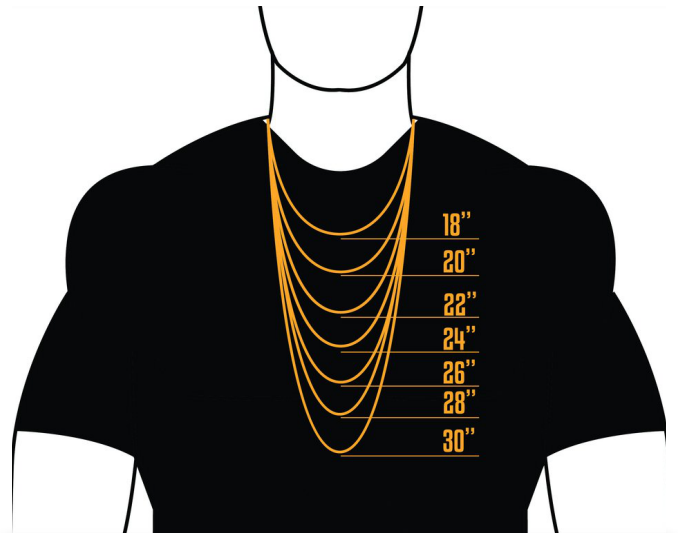

CHAIN SIZE CHART

WOMEN

MEN

LENGTH (IN)	LENGTH (CM)
14	36
16	41
18	46
20	51
22	56
24	61
26	66
28	71
30	76
34	82

J.
Jewelroof
ethnic | contemporary | modern