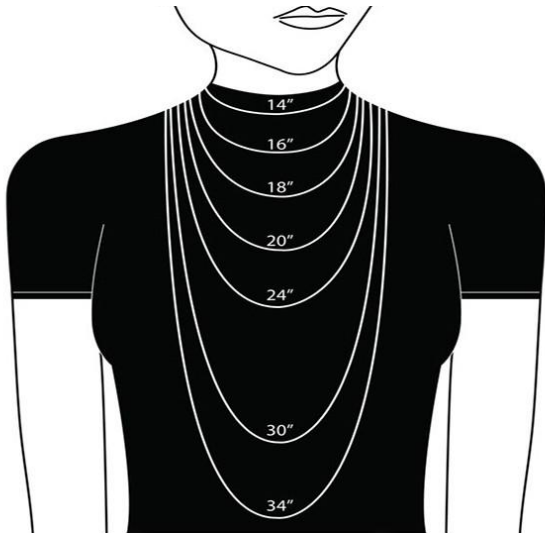

CHAIN SIZE CHART

WOMEN

MEN

LENGTH (IN)	LENGTH (CM)
14	36
16	41
18	46
20	51
22	56
24	61
26	66
28	71
30	76
34	82

J.
Jewelroof
ethnic | contemporary | modern